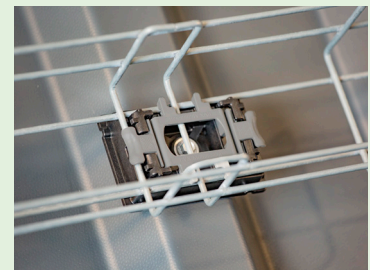

PVX Multimount®

Installation manual pitched roof

Article number: PVX16032021

Included

Step 1

PVX Minimount PVX16032021 Ø6,3mm
36 x PVX Minimount
36 x Mesh tray clip

Step 2

PVX Minimount bottom, EPDM rubber,
mesh tray clip

Step 3

Required: screw + metal washer
including EPDM, bolt, mesh tray
60 – 200mm wide

Step 4

Install the PVX Minimount with the
screw, metal washer + EPDM on the
substrate with a maximum tightening
torque of: 4NM.

Step 5

Tilt the mesh tray and place it in the
PVX Minimount. The multilock system
allows the wire tray to hang securely for
hands-free assembly.

Step 6

Place the mesh tray clip and push it on:
Click!

Support distance from the roof ridge